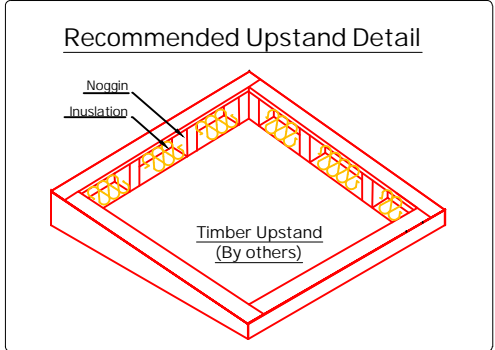

**Key:**

— by others

— by EOS

5° - 15°

Rooflight must be installed on a roof pitch between 5-15° (by others). Failure to do so will result in water pooling on the rooflight.

Title:  
 Lite Double Glazed Fixed Rooflight - Lid Only (For Builders Upstand)

System: Lite	Size: 1000mm x 1000mm	Type: Fixed	Ref: F01
-----------------	--------------------------	----------------	-------------

Scale:  
1:4 @ A3

Date:  
Jan 21

0  
revision