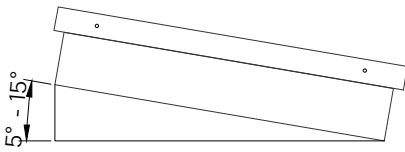

Key:  
 — by others  
 — by EOS

Rooflight must be installed on a roof pitch between 5-15° (by others). Failure to do so will result in water pooling on the rooflight.

Title:  
 Flex Double Glazed Fixed Rooflight - Lid Only (For Builders Upstand)

System: Flex	Size: 900mm x 600mm	Type: Fixed	Ref: R5
-----------------	------------------------	----------------	------------

Scale: 1:4 @ A3	Date: Jan 21	0 revision
--------------------	-----------------	---------------