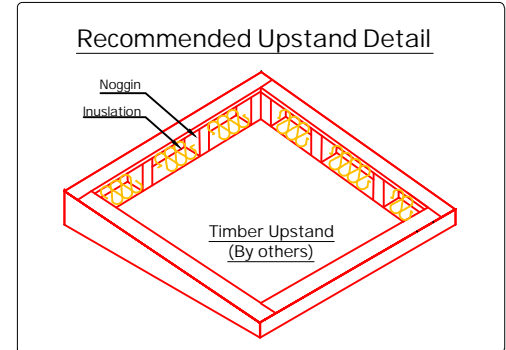

Key:  
 — by others  
 — by EOS

Rooflight must be installed on a roof pitch between 5-15° (by others). Failure to do so will result in water pooling on the rooflight.

Title:  
 Flex Double Glazed Fixed Rooflight - Lid Only (For Builders Upstand)

System: Flex	Size: 900mm x 600mm	Type: Fixed	Ref: R5
-----------------	------------------------	----------------	------------

Scale: 1:4 @ A3	Date: Jan 21	0 revision
--------------------	-----------------	---------------