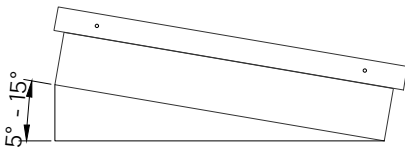

Key:  
 — by others  
 — by EOS

Rooflight must be installed on a roof pitch between 5-15° (by others). Failure to do so will result in water pooling on the rooflight.

Title:  
**Flex Double Glazed Fixed Rooflight - Lid Only (For Builders Upstand)**

System: <b>Flex</b>	Size: <b>2400mm x 600mm</b>	Type: <b>Fixed</b>	Ref: <b>R6m</b>
------------------------	--------------------------------	-----------------------	--------------------

Scale: <b>1:4 @ A3</b>	Date: <b>Jan 21</b>	<b>0</b> revision
---------------------------	------------------------	----------------------