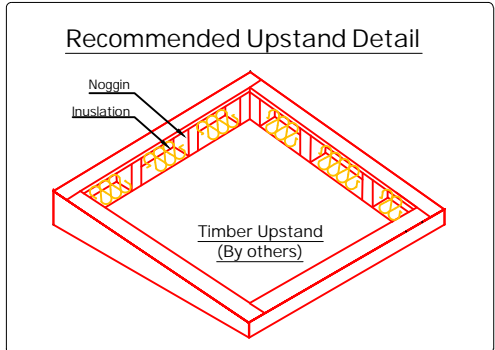

Key:  
 — by others  
 — by EOS

Rooflight must be installed on a roof pitch between 5-15° (by others). Failure to do so will result in water pooling on the rooflight.

Title:  
**Flex Double Glazed Fixed Rooflight - Lid Only (For Builders Upstand)**

System: <b>Flex</b>	Size: <b>2400mm x 600mm</b>	Type: <b>Fixed</b>	Ref: <b>R6m</b>
------------------------	--------------------------------	-----------------------	--------------------

Scale: <b>1:4 @ A3</b>	Date: <b>Jan 21</b>	<b>0</b> revision
---------------------------	------------------------	----------------------