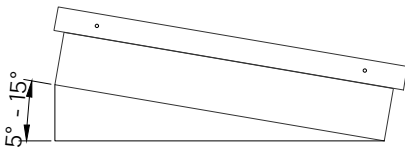

Key:  
 — by others  
 — by EOS

Rooflight must be installed on a roof pitch between 5-15° (by others). Failure to do so will result in water pooling on the rooflight.

Title:  
 Flex Double Glazed Fixed Rooflight - Lid Only (For Builders Upstand)

System: Flex	Size: 700mm x 1000mm	Type: Fixed	Ref: R7
-----------------	-------------------------	----------------	------------

Scale: 1:4 @ A3	Date: Jan 21	0 revision
--------------------	-----------------	---------------