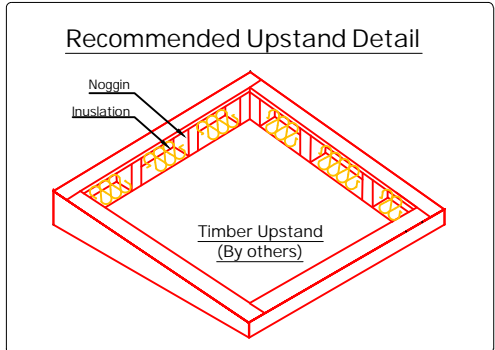

Key:  
 — by others  
 — by EOS

Rooflight must be installed on a roof pitch between 5-15° (by others). Failure to do so will result in water pooling on the rooflight.

Title:  
 Flex Double Glazed Fixed Rooflight - Lid Only (For Builders Upstand)

System: Flex	Size: 700mm x 1000mm	Type: Fixed	Ref: R7
-----------------	-------------------------	----------------	------------

Scale: 1:4 @ A3	Date: Jan 21	0 revision
--------------------	-----------------	---------------