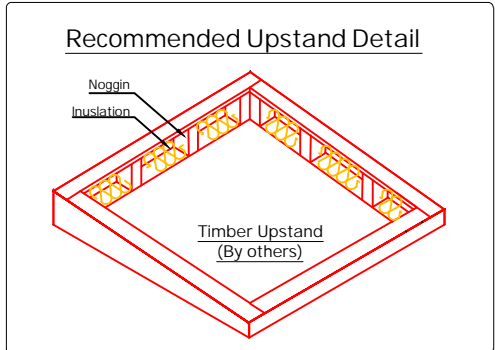

Key:  
 — by others  
 — by EOS

Rooflight must be installed on a roof pitch between 5-15° (by others). Failure to do so will result in water pooling on the rooflight.

Title:  
 Flex Double Glazed Fixed Rooflight - Lid Only (For Builders Upstand)

System: Flex	Size: 600mm x 600mm	Type: Fixed	Ref: S4
-----------------	------------------------	----------------	------------

Scale: 1:4 @ A3	Date: Jan 21	0 revision
--------------------	-----------------	---------------