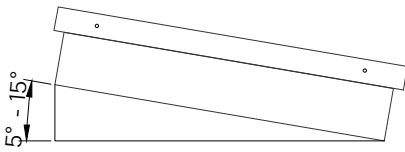

Key:  
 — by others  
 — by EOS

Rooflight must be installed on a roof pitch between 5-15° (by others). Failure to do so will result in water pooling on the rooflight.

Title:  
 Flex Double Glazed Fixed Rooflight - Lid Only (For Builders Upstand)

System: Flex	Size: 600mm x 600mm	Type: Fixed	Ref: S4
-----------------	------------------------	----------------	------------

Scale: 1:4 @ A3	Date: Jan 21	0 revision
--------------------	-----------------	---------------