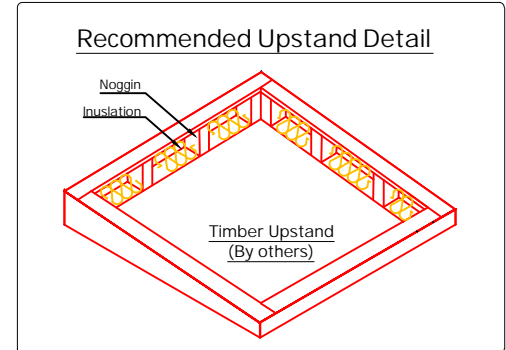

Key:  
 — by others  
 — by EOS

Rooflight must be installed on a roof pitch between 5-15° (by others). Failure to do so will result in water pooling on the rooflight.

Title:  
**Flex Double Glazed Fixed Rooflight - Lid Only (For Builders Upstand)**

System: <b>Flex</b>	Size: <b>800mm x 800mm</b>	Type: <b>Fixed</b>	Ref: <b>S7</b>
------------------------	-------------------------------	-----------------------	-------------------

Scale: <b>1:4 @ A3</b>	Date: <b>Jan 21</b>	<b>0</b> revision
---------------------------	------------------------	----------------------