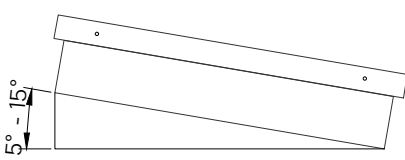

Key:  
 — by others  
 — by EOS

Rooflight must be installed on a roof pitch between 5-15° (by others). Failure to do so will result in water pooling on the rooflight.

Title:  
**Flex Double Glazed Fixed Rooflight - Lid Only (For Builders Upstand)**

System: <b>Flex</b>	Size: <b>800mm x 800mm</b>	Type: <b>Fixed</b>	Ref: <b>S7</b>
------------------------	-------------------------------	-----------------------	-------------------

Scale: <b>1:4 @ A3</b>	Date: <b>Jan 21</b>	<b>0</b> revision
---------------------------	------------------------	----------------------