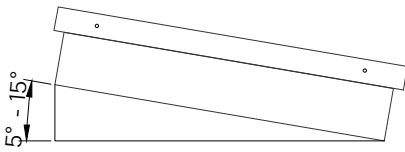

Key:  
 — by others  
 — by EOS

Rooflight must be installed on a roof pitch between 5-15° (by others). Failure to do so will result in water pooling on the rooflight.

Title:  
 Flex Double Glazed Fixed Rooflight - Lid Only (For Builders Upstand)

System: Flex	Size: 900mm x 900mm	Type: Fixed	Ref: S8
-----------------	------------------------	----------------	------------

Scale: 1:4 @ A3	Date: Jan 21	0 revision
--------------------	-----------------	---------------