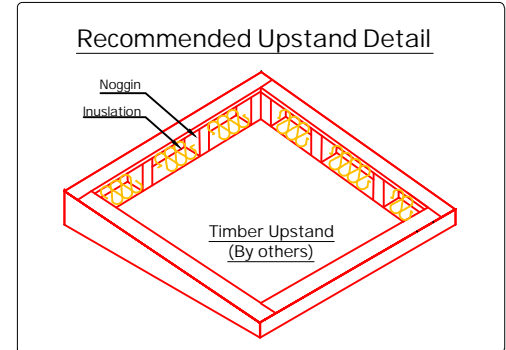

Key:  
 — by others  
 — by EOS

Rooflight must be installed on a roof pitch between 5-15° (by others). Failure to do so will result in water pooling on the rooflight.

Title:  
 Flex Double Glazed Fixed Rooflight - Lid Only (For Builders Upstand)

System: Flex	Size: 900mm x 900mm	Type: Fixed	Ref: S8
-----------------	------------------------	----------------	------------

Scale: 1:4 @ A3	Date: Jan 21	0 revision
--------------------	-----------------	---------------