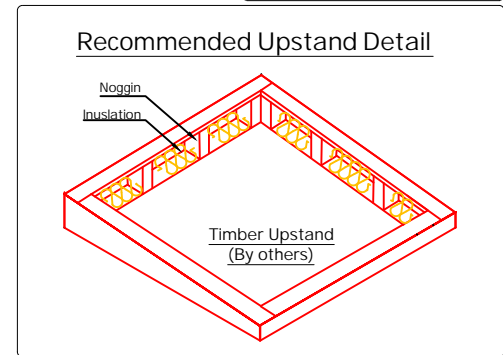

Key:

	by others
	by EOS