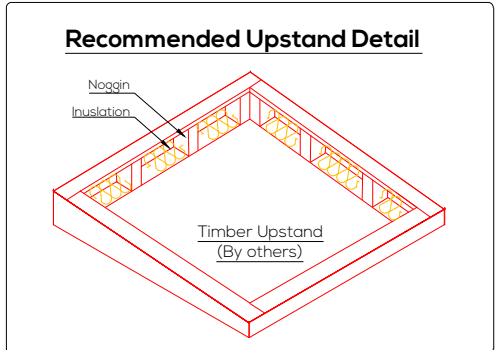

Key:
— by others
 — by EOS

Rooflight must be installed on a roof pitch between 0-15° (by others). Failure to do so will result in water pooling on the rooflight.

Title:
WalkOn Double Glazed Fixed Rooflight - Lid Only (For Builders Upstand)

System: Flex	Size: 2500mm x 1000mm	Type: WalkOn	Ref: W40
------------------------	---------------------------------	------------------------	--------------------

Scale:
1:4 @ A3

Date:
Aug 21

0
revision